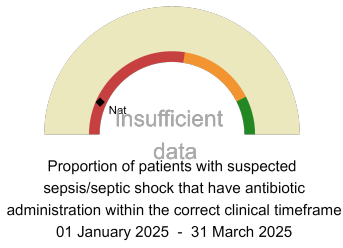

These plots represent patients having an emergency laparotomy during Year 2024-25 Reporting Period 10 of NELA data collection.

NELA process and outcome measures

Estimated Case Ascertainment (Based on HES Data)

Expected number of cases 89
Total cases entered 3
Cases locked 0
Cases unlocked 3

CT reported by a senior radiologist (ST3+) and communicated with the team in the correct time scale before surgery.

National mean 14%
Number of patients included 0
Data completeness 100%

Combined Infection management standard - antibiotic administration within the correct clinical timeframe

National mean 21%
Number of patients included 0
Data completeness 0%

Sepsis/septic shock - antibiotic administration within the correct clinical timeframe

National mean 13%
Number of patients included 0
Data completeness 0%

Infection - antibiotic administration within the correct clinical timeframe

National mean 31%
Number of patients included 0
Data completeness 0%