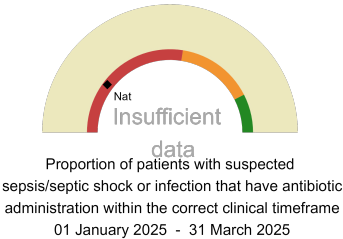

For better insight to how these standards have been structured, please refer to the **NELA standards document**.

NHS Staffordshire And Stoke-On-Trent Integrated Care Board

2024-25 Reporting Period 10: 01 January 2025 - 31 March 2025

These plots represent patients having an emergency laparotomy during Year 2024-25 Reporting Period 10 of NELA data collection.

NELA process and outcome measures

Estimated Case Ascertainment (Based on HES Data)

Expected number of cases 89
Total cases entered 3
Cases locked 0
Cases unlocked 3

CT reported by a senior radiologist (ST3+) and communicated with the team in the correct time scale before surgery.

National mean 14%
Number of patients included 0
Data completeness 100%

Combined Infection management standard - antibiotic administration within the correct clinical timeframe

National mean 21%
Number of patients included 0
Data completeness 0%

Sepsis/septic shock - antibiotic administration within the correct clinical timeframe