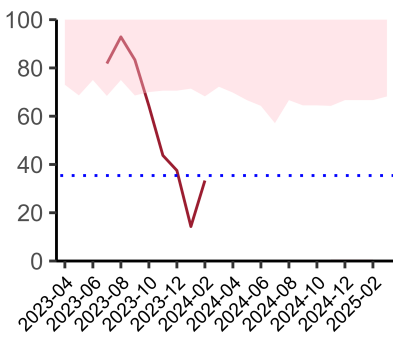

National mean 13%
Number of patients included 0
Data completeness 0%

Infection - antibiotic administration within the correct clinical timeframe

National mean 31%
Number of patients included 0
Data completeness 0%

Timeliness - proportion of patients arriving in theatre according to correct clinical timeframe.

National mean 11%
Number of patients included 0
Data completeness NaN%

Risk documented before surgery

National mean 78%
Number of patients included 3
Data completeness 100%