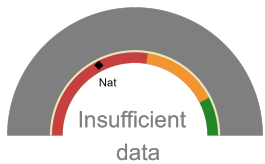

Perioperative assessment by a care of the older person specialist
01 January 2025 - 31 March 2025

Perioperative Assessment by a member of the geriatrician-led multidisciplinary team for patient aged 65 or over and frail (CFS $\geq$ 5) or 80+

National mean 35%
Number of patients included 3
Data completeness 100%