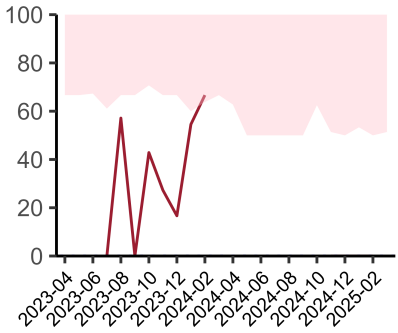

Timeliness - proportion of patients arriving in theatre according to correct clinical timeframe.

National mean 11%
Number of patients included 0
Data completeness NaN%

Risk documented before surgery

National mean 78%
Number of patients included 3
Data completeness 100%

Risk of death documented after surgery
01 January 2025 - 31 March 2025

Risk documented after surgery

National mean 61%
Number of patients included 3
Data completeness 100%

Admitted to critical care following surgery when the risk of death \geq 5% (Excludes patients who died in theatre or with a decision to palliate)
01 January 2025 - 31 March 2025