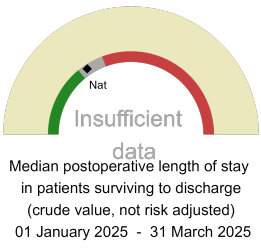

Median postoperative Length of Stay

National median 10 days
Number of patients included 0
Data completeness 0%