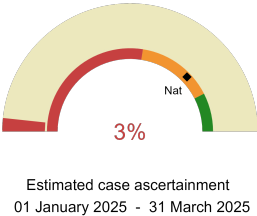

The results for process measures for which fewer than 10 cases have available data will not be reported. Instead value will be marked as 'Insufficient data'.

For this report runcharts are compared to national quartiles.

For better insight to how these standards have been structured, please refer to the **NELA standards document**.

NHS Staffordshire And Stoke-On-Trent Integrated Care Board

2024-25 Reporting Period 10: 01 January 2025 - 31 March 2025

These plots represent patients having an emergency laparotomy during Year 2024-25 Reporting Period 10 of NELA data collection.

NELA process and outcome measures

Estimated Case Ascertainment (Based on HES Data)