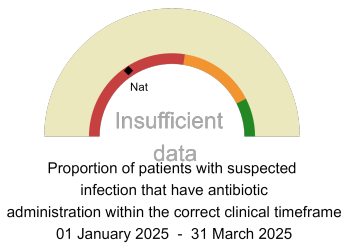

Infection - antibiotic administration within the correct clinical timeframe

National mean 31%
Number of patients included 0
Data completeness 0%