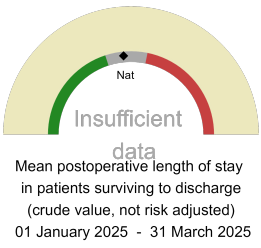

Median postoperative Length of Stay

National median 10 days
Number of patients included 0
Data completeness 0%

Mean postoperative Length of Stay

National mean 15 days
Number of patients included 0
Data completeness 0%

Risk-Adjusted Mortality

9958% 10019958%